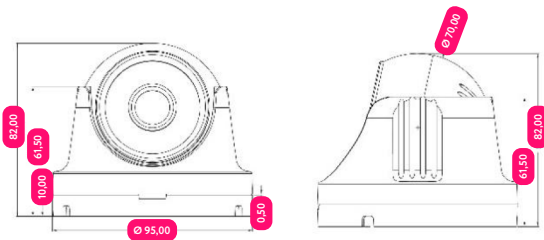

DOME CAMERA

2.0MP Starlight Dome Camera

KEYFEATURES

- Resolution 1920x1080@25fps
- 18x IR-LED, Up to 25 Meters
- Low illumination camera
- ONVIF
- Embedded Flussonic Agent

DIMENSIONS(MM)

SPECIFICATIONS

Video

Image Sensor	1/ 2.9" CMOS
Max Resolution	1920 x 1080
Effective Pixels	2.0MP
Compression Standard	H.265/H.264
Maximum Frame Rate	1080p@25fps
BitRate	128Kbps~8Mbps
Illumination	0Lux (IR ON)

Lens

Lens	3.6mm
Viewing Angle	3.6 mm: 96°
IR-LEDs	14μ x12 LEDs
IR-Distance	Up to 25 Meters

General

Dimensions (W*H*D)	Φ95x82mm
Weights	190g
Material	Plastic
Working Temperature	-20°C~60°C
Humidity	RH 10%~90%
Power Supply	DC12V/1A, PoE
Consumption	Day ≤2W Night ≤ 6W
Waterproof	NO

flussonic.com, support@flussonic.com
+1 (646) 851-24-43