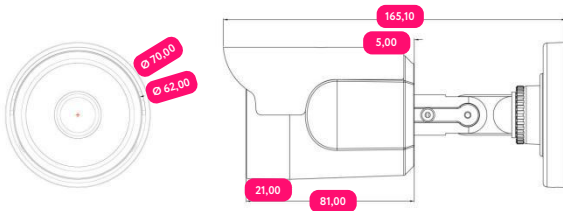

BULLET CAMERA

2.0MP Starlight Network Camera

KEYFEATURES

- Resolution 1920x1080@25fps
- 18x IR-LED, Up to 25 Meters
- Low illumination camera
- ONVIF
- Embedded Flussonic Agent

DIMENSIONS(MM)

SPECIFICATIONS

Video

Image Sensor	1/ 2.9" CMOS
Max Resolution	1920 x 1080
Effective Pixels	2.0MP
Compression Standard	H.265/H.264
Maximum Frame Rate	1080p@25fps
BitRate	128Kbps~8Mbps
Illumination	0Lux (IR ON)

Lens

Lens	3.6mm
Viewing Angle	3.6 mm: 96°
IR-LEDs	14μ x12 LEDs
IR-Distance	Up to 25 Meters

General

Dimensions (W*H*D)	Φ70*165.1mm
Weights	230g
Material	Plastic
Working Temperature	-20° C~60° C
Humidity	RH 10%~90%
Power Supply	DC12V/1A, PoE
Consumption	Day ≤2W Night ≤ 6W
Waterproof	IP66

flussonic.com, support@flussonic.com
+1 (646) 851-24-43