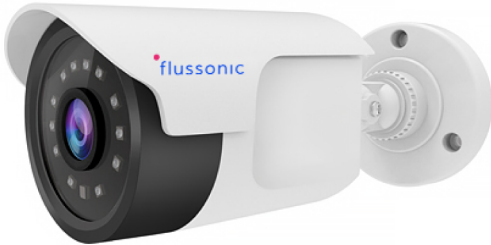

BULLET CAMERA

2.0MP Starlight Network Camera

KEYFEATURES

- Resolution 1920x1080@25fps
- 18x IR-LED, Up to 25 Meters
- Low illumination camera
- ONVIF
- Embedded Flussonic Agent

DIMENSIONS(MM)

SPECIFICATIONS

Video

Image Sensor	1/ 2.9" CMOS
Max Resolution	1920 x 1080
Effective Pixels	2.0MP
Compression Standard	H.265/H.264
Maximum Frame Rate	1080p@25fps
BitRate	128Kbps~8Mbps
Illumination	0Lux (IR ON)

Lens

Lens	3.6mm
Viewing Angle	3.6 mm: 96°
IR-LEDs	14μ x12 LEDs
IR-Distance	Up to 25 Meters

Function

Motion Detection	Support
Email Alert	Support
Day & Night	Support
DHCP	Support
Privacy Mask	Support up to 4 areas
Exposure Control	Support
Image Adjustment	Support
Auto. White Balance	Support
Image Rotation	Support (Mirror/Flip)